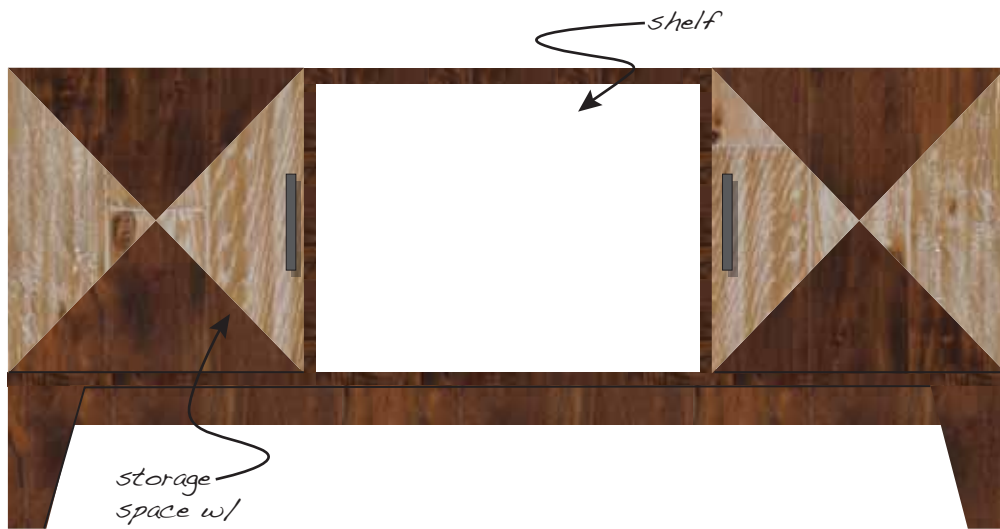

CONCEPT 3: KETUPAT

MUDHUT WOOD COLLECTION: **COFFEE TABLE (52"L X 24.5"W X 18"H)**
WOOD OPTION: TOBACCO COLOR ACACIA & WHITE WASH ACACIA

TOP

FRONT

SIDE

CONCEPT 3: KETUPAT

MUDHUT WOOD COLLECTION: **CABINET (36"L X 15"W X 60"H)**
WOOD OPTION: TOBACCO COLOR ACACIA & WHITE WASH ACACIA

TOP

FRONT

2-door cabinet w/ shelving interior

SIDE

handle

CONCEPT 3: KETUPAT

MUDHUT WOOD COLLECTION: MEDIA STAND (52"L X 18"W X 24"H)
WOOD OPTION: TOBACCO COLOR ACACIA & WHITE WASH ACACIA

TOP

FRONT

SIDE

CONCEPT 3: KETUPAT

MUDHUT WOOD COLLECTION: **DRESSER (48"L X 19"W X 40"H)**
WOOD OPTION: TOBACCO COLOR ACACIA & WHITE WASH ACACIA

TOP

FRONT

SIDE

CONCEPT 3: KETUPAT

MUDHUT WOOD COLLECTION: **BENCH (44"L X 14.5"W X 18"H)**
WOOD OPTION: TOBACCO COLOR ACACIA & WHITE WASH ACACIA

TOP

FRONT

SIDE

CONCEPT 3: KETUPAT

MUDHUT WOOD COLLECTION: **STOOL (18.5"L X 18.5"W X 26"H)**
WOOD OPTION: TOBACCO COLOR ACACIA & WHITE WASH ACACIA