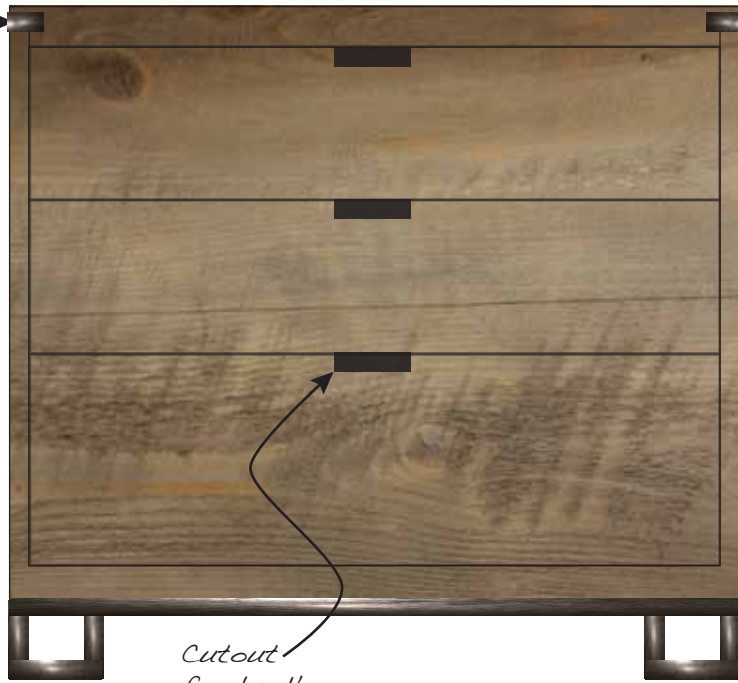

CONCEPT 1: BAMBESI

MUDHUT MIX MEDIA COLLECTION: 3-D DRESSER (38" L X 14" W X 35" H)
MATERIAL OPTION: STEEL AND NATURAL COLOR MERANTI

TOP

*steel
corners*

*Cutout
for handle*

FRONT

SIDE

CONCEPT 1: BAMBESI

MUDHUT MIX MEDIA COLLECTION: NIGHTSTAND (19"L X 14"W X 24"H)
MATERIAL OPTION: STEEL AND NATURAL COLOR MERANTI

TOP

FRONT

SIDE

CONCEPT 1: BAMBESI

MUDHUT MIX MEDIA COLLECTION: **NIGHTSTAND (19"L X 14"W X 24"H)**
MATERIAL OPTION: STEEL AND NATURAL COLOR MERANTI

TOP

FRONT

SIDE

*slot
for
bolts
and nuts*

CONCEPT 1: BAMBESI

MUDHUT MIX MEDIA COLLECTION: **MEDIA STAND (52"L X 18"W X 24"H)**
MATERIAL OPTION: STEEL AND NATURAL COLOR MERANTI

TOP

FRONT

SIDE

CONCEPT 1: BAMBESI

MUDHUT MIX MEDIA COLLECTION: **6-D DRESSER (48"L X 16"W X 32"H)**
MATERIAL OPTION: STEEL AND NATURAL COLOR MERANTI

TOP

FRONT

SIDE

CONCEPT 1: BAMBESI

MUDHUT MIX MEDIA COLLECTION: **DINING TABLE (68"L X 36"W X 30"H)**
MATERIAL OPTION: STEEL AND NATURAL COLOR MERANTI