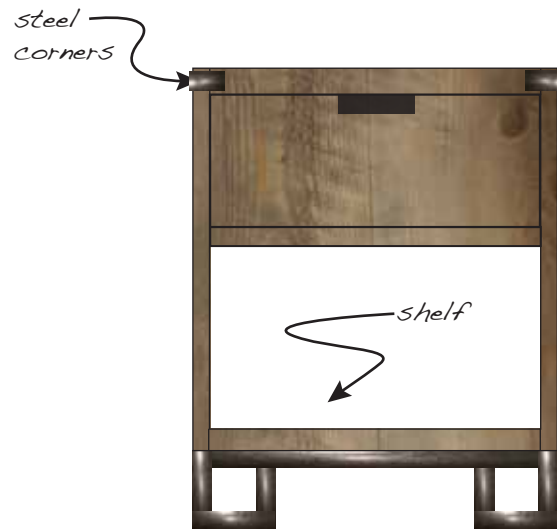

CONCEPT 1: BAMBESI

MUDHUT MIX MEDIA COLLECTION: 3-D DRESSER (38" L X 14" W X 35" H)
MATERIAL OPTION: STEEL AND NATURAL COLOR MERANTI

TOP

*steel
corners*

*Cutout
for handle*

FRONT

SIDE

CONCEPT 1: BAMBESI

MUDHUT MIX MEDIA COLLECTION: NIGHTSTAND (19"L X 14"W X 24"H)
MATERIAL OPTION: STEEL AND NATURAL COLOR MERANTI

TOP

FRONT

SIDE

CONCEPT 1: BAMBESI

MUDHUT MIX MEDIA COLLECTION: **NIGHTSTAND (19"L X 14"W X 24"H)**
MATERIAL OPTION: STEEL AND NATURAL COLOR MERANTI

TOP

FRONT

SIDE

*slot
for
bolts
and nuts*

CONCEPT 1: BAMBESI

MUDHUT MIX MEDIA COLLECTION: **MEDIA STAND (52"L X 18"W X 24"H)**
MATERIAL OPTION: STEEL AND NATURAL COLOR MERANTI

TOP

FRONT

SIDE

CONCEPT 1: BAMBESI

MUDHUT MIX MEDIA COLLECTION: **6-D DRESSER (48"L X 16"W X 32"H)**
MATERIAL OPTION: STEEL AND NATURAL COLOR MERANTI

TOP

FRONT

SIDE

CONCEPT 1: BAMBESI

MUDHUT MIX MEDIA COLLECTION: **DINING TABLE (68"L X 36"W X 30"H)**
MATERIAL OPTION: STEEL AND NATURAL COLOR MERANTI