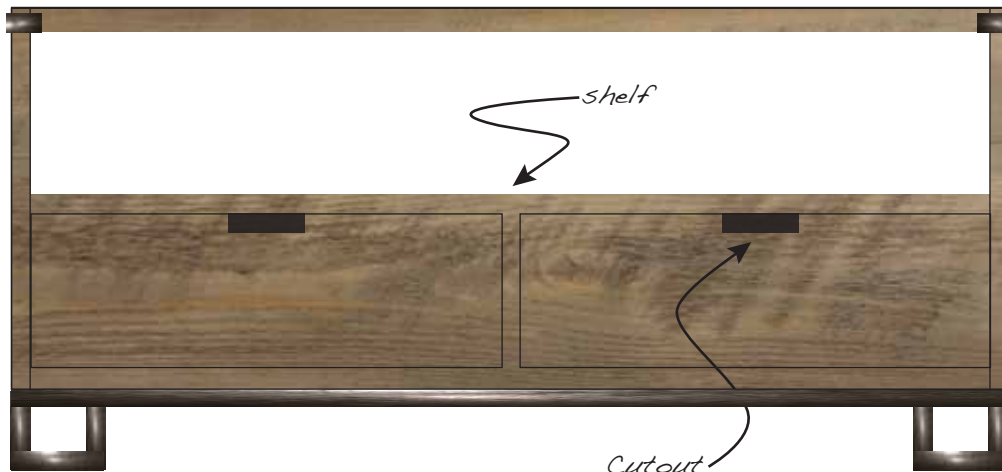

TOP

FRONT

SIDE

*slot
for
bolts
and nuts*

CONCEPT 1: BAMBESI

MUDHUT MIX MEDIA COLLECTION: **MEDIA STAND (52"L X 18"W X 24"H)**
MATERIAL OPTION: STEEL AND NATURAL COLOR MERANTI

TOP

FRONT